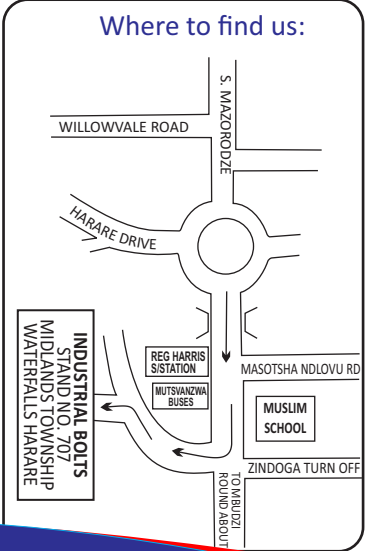

SLOTTED BOLT AND NUT FOR ADJUSTING MACHINES

STEM MILL U-BOLT

MILL DOUBLE END STUD (2)

NUT

NUT

SHEPHERD CROOK FOR MINE ROOFS

1. WE MAKE HOT FODGED BOLTS FOR MINES.
2. WE MAKE LINER BOLTS FOR THE MINING INDUSTRY
3. WE MAKE OTHER MINING ACCESSORIES ACCORDING TO CUSTOMERS SPECIFICATIONS.
4. WE MAKE OVERHEAD ELECTRICITY TRANSMISSION ACCESSORIES FOR MINES AS WELL (STAY RODS, D-IRONS, STAY BRACKETS, TRANSFORMER PLATFORMS, CHANNELS ETC